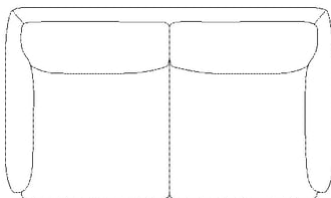

BOLIA

01-083-01

Lomi 2 seater sofa

Specifications

Country of origin	Assembly	Width	Depth	Height	Seat height
Poland	Legs/Base to be mounted	180 cm	105 cm	75 cm	48 cm
Seat depth	Armrest height	Producer	Wood due diligence	The parcel's measurements	
70 cm	62 cm	FurnMaster Sp z o.o	Construction, Solid, Pine, Pinus sylvestris, Poland / Legs, Solid, Oak, Quercus robur, Poland / Construction, Solid, Beech, Fagus sylvatica, Poland / Construction, Solid, Pine, Pinus sylvestris, Poland / Construction, Particle board, Particle board, Poland / Construction, Fiberboard, Fiberboard, Poland / Construction, Cardboard, Cardboard, Poland /	The parcel's measurements 1: 1.08 m ³ , 73.0 kg (D 103.0 cm, W 191.0 cm, H 55.0 cm))	

The mark of responsible forestry

01-083-01

Lomi 2 seater sofa

Width 180 cm
Seat depth 70 cm

Depth 105 cm
Armrest height 62 cm

Height 75 cm
Producer FurnMaster Sp z o.o

Seat height 48 cm
Wood due diligence Construction, Solid, Pine, Pinus sylvestris, Poland / Legs, Solid, Oak, Quercus robur, Poland / Construction, Solid, Beech, Fagus sylvetica, Poland / Construction, Solid, Pine, Pinus sylvestris, Poland / Construction, Particle board, Particle board, Poland / Construction, Fiberboard, Fiberboard, Poland / Construction, Cardboard, Cardboard, Poland /

The parcel's measurements
The parcel's measurements 1: 1.08 m³, 73.0 kg (D 103.0 cm, W 191.0 cm, H 55.0 cm))

01-083-05

Lomi 2½ seater sofa

Width 210 cm
Seat depth 70 cm

Depth 105 cm
Armrest height 62 cm

Height 75 cm
Producer FurnMaster Sp z o.o

Height 75 cm
Armrest width 16 cm

Seat height 48 cm
Max weight capacity per seat 110 kg

Producer FurnMaster Sp z o.o

The parcel's measurements
The parcel's measurements 1: 0.74 m³, 41.5 kg (D 104.0 cm, W 130.0 cm, H 55.0 cm))
The parcel's measurements 2: 0.74 m³, 35.5 kg (D 104.0 cm, W 130.0 cm, H 55.0 cm))