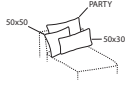

Adam

Set cuscini PARTY
PARTY cushion set

-