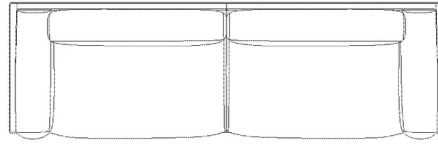

BOLIA

00-018-05

Cosy 2 Long Corner Modules

Specifications

Country of origin	Assembly	Width	Depth	Height	Seat height
Slovakia	Modules must be assembled	308 cm	94 cm	75 cm	44 cm
Seat depth	Armrest height	Producer	Wood due diligence	The parcel's measurements	
63 cm	75 cm	Lind Mobler Slovakia s.r.o.	Frame, Solid_Beech, Fagus sylvatica, Slovakia / Frame, Plywood, Mix wood, Ukraine / Frame, HDF, Mix wood, Hungary / Frame, MFP, Mix wood, Germany	The parcel's measurements 1: 0.86 m ³ , 54.0 kg (D 98.0 cm, W 157.0 cm, H 56.0 cm)) The parcel's measurements 2: 0.86 m ³ , 54.0 kg (D 98.0 cm, W 157.0 cm, H 56.0 cm))	

Width	Seat depth	
308 cm	63 cm	
Depth	Armrest height	
94 cm	75 cm	
Height	Producer	
75 cm	Lind Mobler Slovakia s.ro.	
Seat height	Wood due diligence	
44 cm	Frame, Solid, Beech, Fagus sylvetica, Slovakia / Frame, Plywood, Mix wood, Ukraine / Frame, HDF, Mix wood, Hungary / Frame, MFP, Mix wood, Germany	

The parcel's measurements
 The parcel's measurements 1:
 0.86 m³, 54.0 kg
 (D 98.0 cm, W 157.0 cm, H 56.0 cm))
 The parcel's measurements 2:
 0.86 m³, 54.0 kg
 (D 98.0 cm, W 157.0 cm, H 56.0 cm))

01-018-01

The parcel's measurements
The parcel's measurements 1:
0.54 m³, 43.0 kg
(D 98.0 cm, W 98.0 cm, H 56.0 cm))

01-018-11

Cosy back unit w. armrest - left

Width 124 cm
Seat depth 63 cm

Depth 94 cm
Armrest height 75 cm